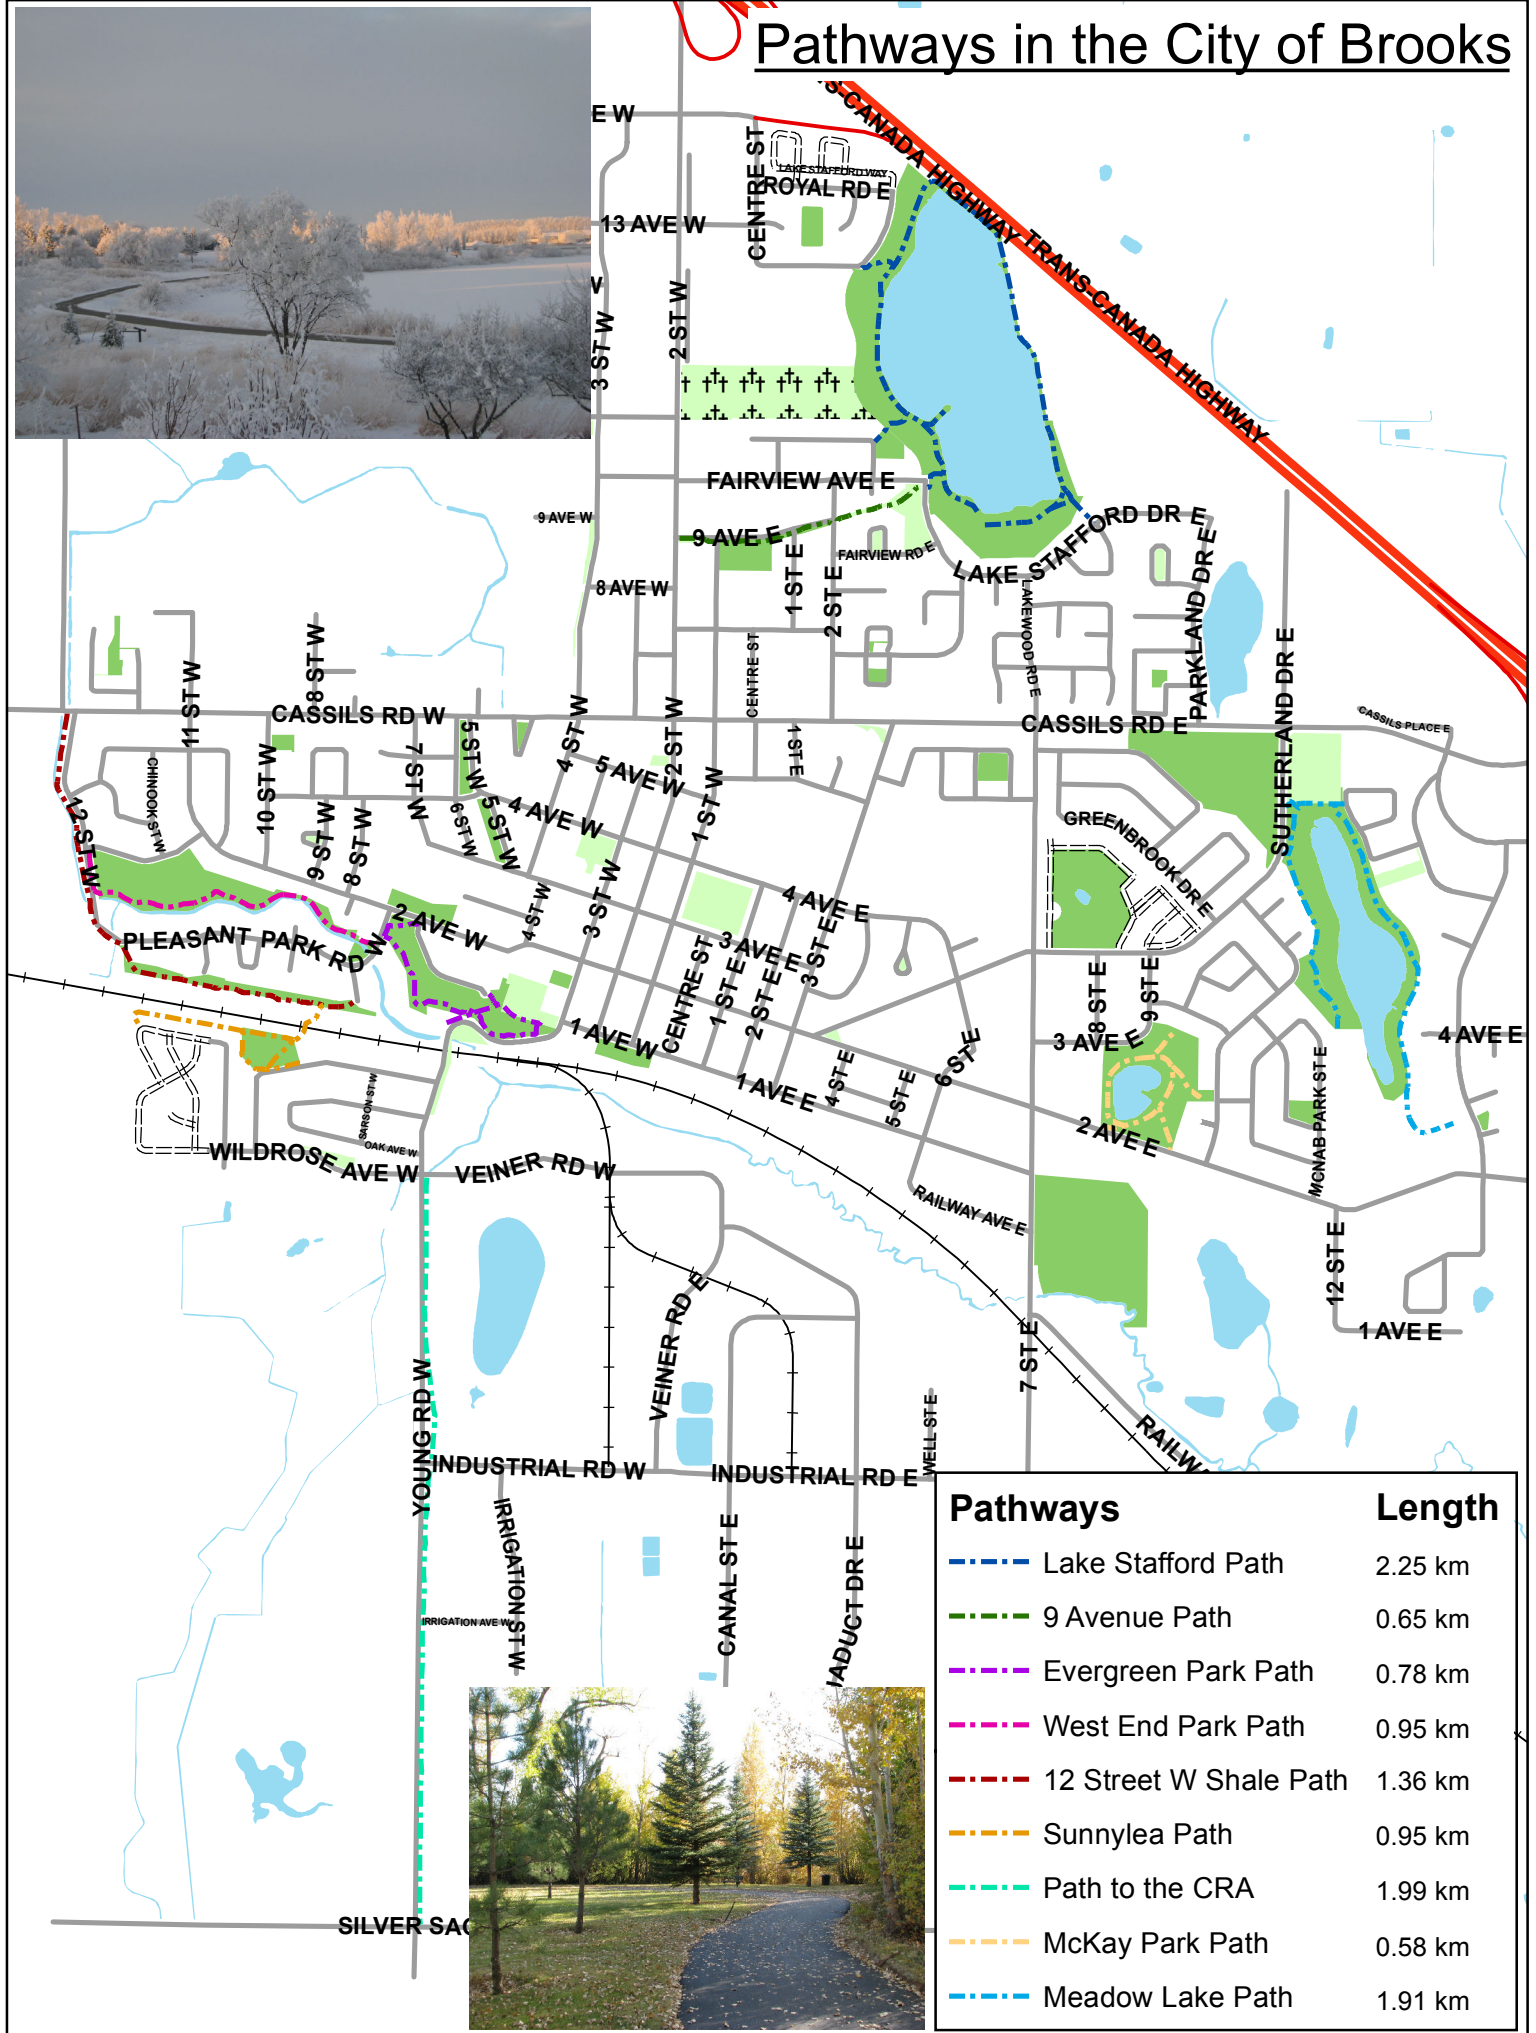

Pathways in the City of Brooks

Pathways	Length
Lake Stafford Path	2.25 km
9 Avenue Path	0.65 km
Evergreen Park Path	0.78 km
West End Park Path	0.95 km
12 Street W Shale Path	1.36 km
Sunnylea Path	0.95 km
Path to the CRA	1.99 km
McKay Park Path	0.58 km
Meadow Lake Path	1.91 km