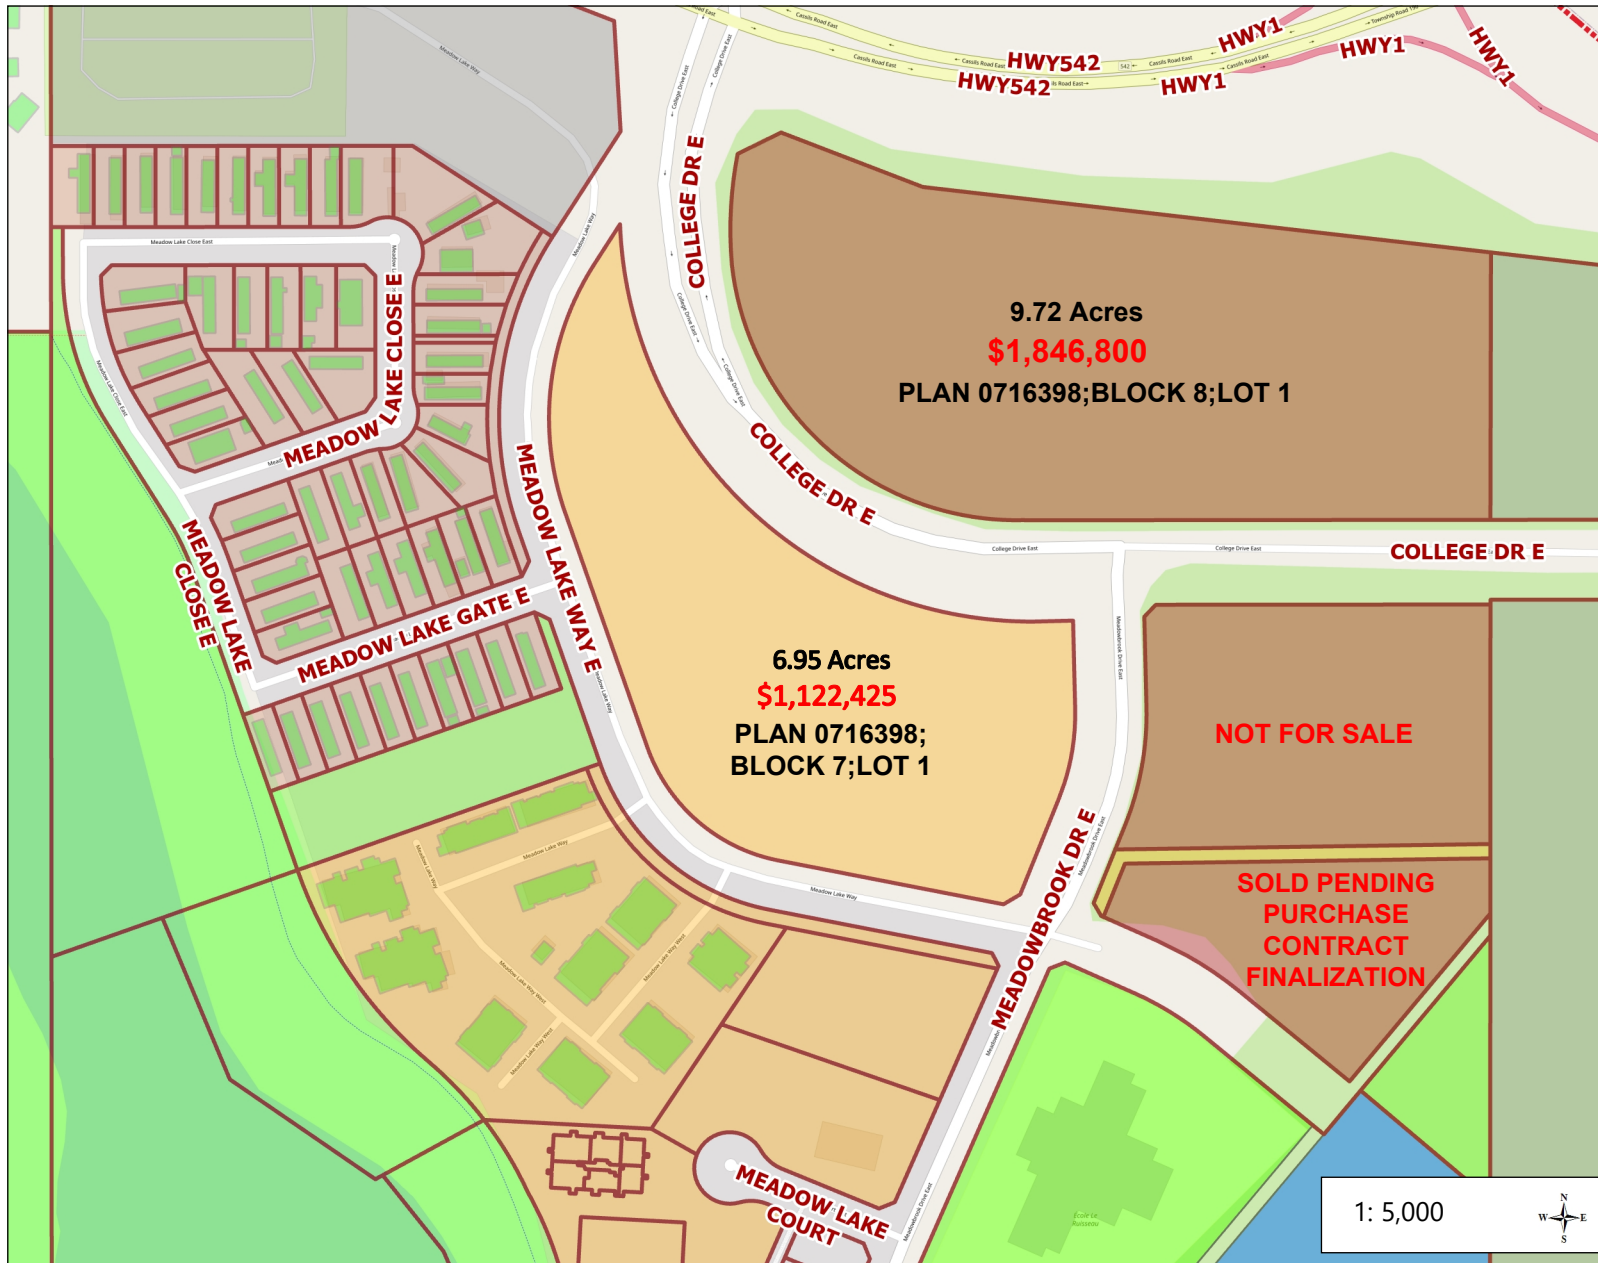

City of Brooks

City of
Brooks

Legend

- Brooks Boundary
- Multiple Landuse
- RESIDENTIAL HIGH DENSITY (R-HD)
- RESIDENTIAL MANUFACTURED HOME (R-MH)
- COMMERCIAL GENERAL (C-G)
- PUBLIC RECREATION AND OPEN SPACE (P-OS)
- DIRECT CONTROL (DC)

0.3 0 0.13 0.3 Kilometers

WGS_1984_Web_Mercator_Auxiliary_Sphere
© OpenStreetMap contributors

This map is a user generated static output from an Internet mapping site and is for reference only. Data layers that appear on this map may or may not be accurate, current, or otherwise reliable.

THIS MAP IS NOT TO BE USED FOR NAVIGATION

**MEADOWBROOK DRIVE EAST
AND
COLLEGE DRIVE EAST**