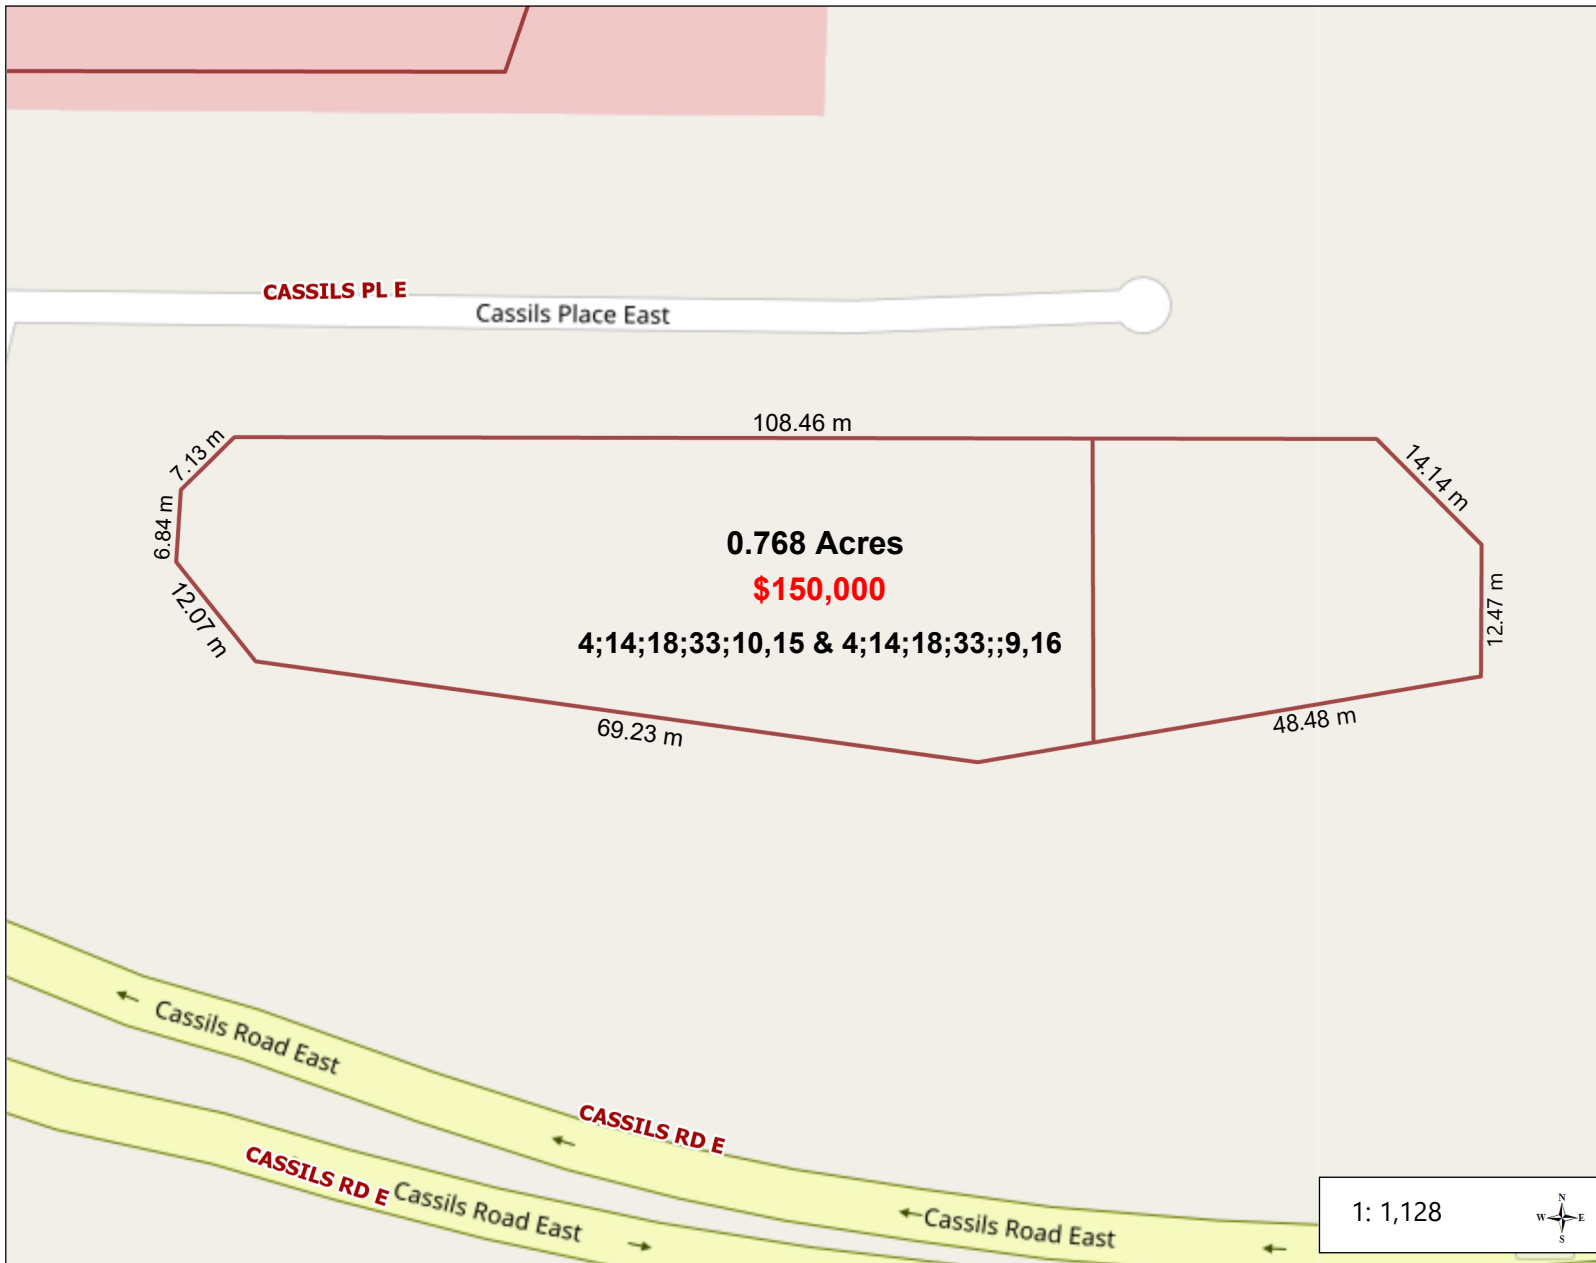

# City of Brooks

## Legend

- Civic Address
- Brooks Boundary
- Road Labels
- Title Linework
- Parcels

0.1 0 0.03 0.1 Kilometers

WGS\_1984\_Web\_Mercator\_Auxiliary\_Sphere  
© OpenStreetMap contributors

This map is a user generated static output from an Internet mapping site and is for reference only. Data layers that appear on this map may or may not be accurate, current, or otherwise reliable.

THIS MAP IS NOT TO BE USED FOR NAVIGATION

**CASSILS PLACE EAST**